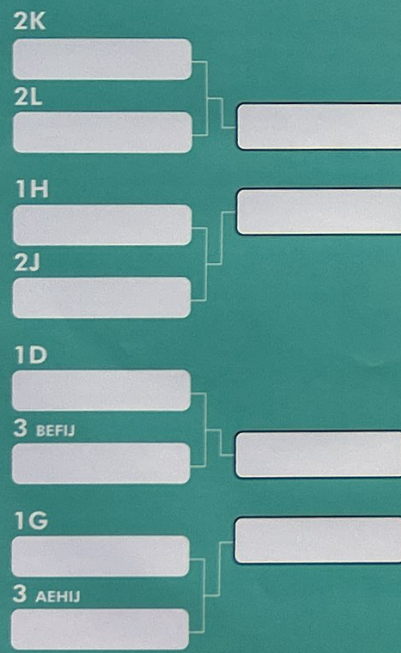

FIFA WORLD CUP 26™ CHAMPIONS

GROUP A

MEX RSA
KOR TBD

GROUP B

CAN TBD
QAT SUI

GROUP C

BRA MAR
HAI SCO

QUARTER FINALS

QUARTER FINALS

GROUP G

BEL EGY
IRN NZL

GROUP H

ESP CPV
KSA URU

GROUP I

FRA SEN
TBD NOR

GROUP D

USA PAR
AUS TBD

GROUP E

GER CUW
CIV ECU

GROUP F

NED JPN
TBD TUN

SEMI FINALS

THIRD PLACE

SEMI FINALS