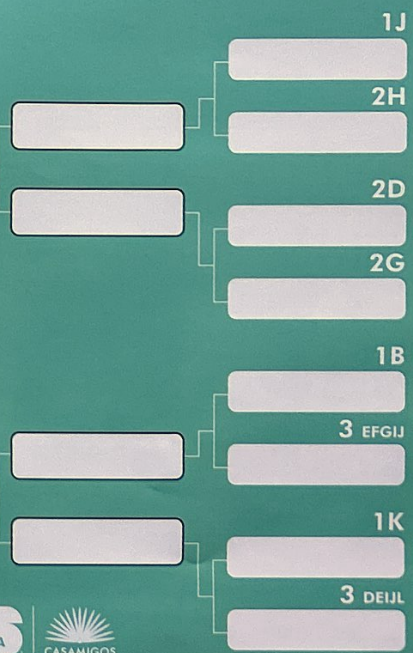

FIFA WORLD CUP 26™ CHAMPIONS

GROUP A

MEX RSA
KOR TBD

GROUP B

CAN TBD
QAT SUI

GROUP C

BRA MAR
HAI SCO

QUARTER FINALS

QUARTER FINALS

GROUP G

BEL EGY
IRN NZL

GROUP H

ESP CPV
KSA URU

GROUP I

FRA SEN
TBD NOR

GROUP D

USA PAR
AUS TBD

GROUP E

GER CUW
CIV ECU

GROUP F

NED JPN
TBD TUN

SEMI FINALS

THIRD PLACE

SEMI FINALS